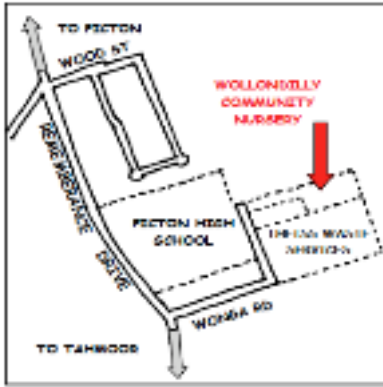

PO Box 799 Picton NSW 2571

Wollondilly Arts Group is supported by
Southern Tablelands Arts (STARTS)

Next Creative Get Togethers in April/May:

Creative Get Together with Janet!

Saturday 9th April 2011 1.00pm to 4.00pm
DRAWING Plants in the landscape - Outside if the weather is good. Bring your drawing equipment and plenty of paper with a board for support. As usual you are welcome to do your own thing. \$3.00 members \$5.00 non-members. Wollondilly Community Nursery Wonga Rd Picton. RSVP Julie if you are coming as we need to know numbers - phone 4683 0808 or Janet phone 4681 8579 - dcre8ive@bigpond.net.au